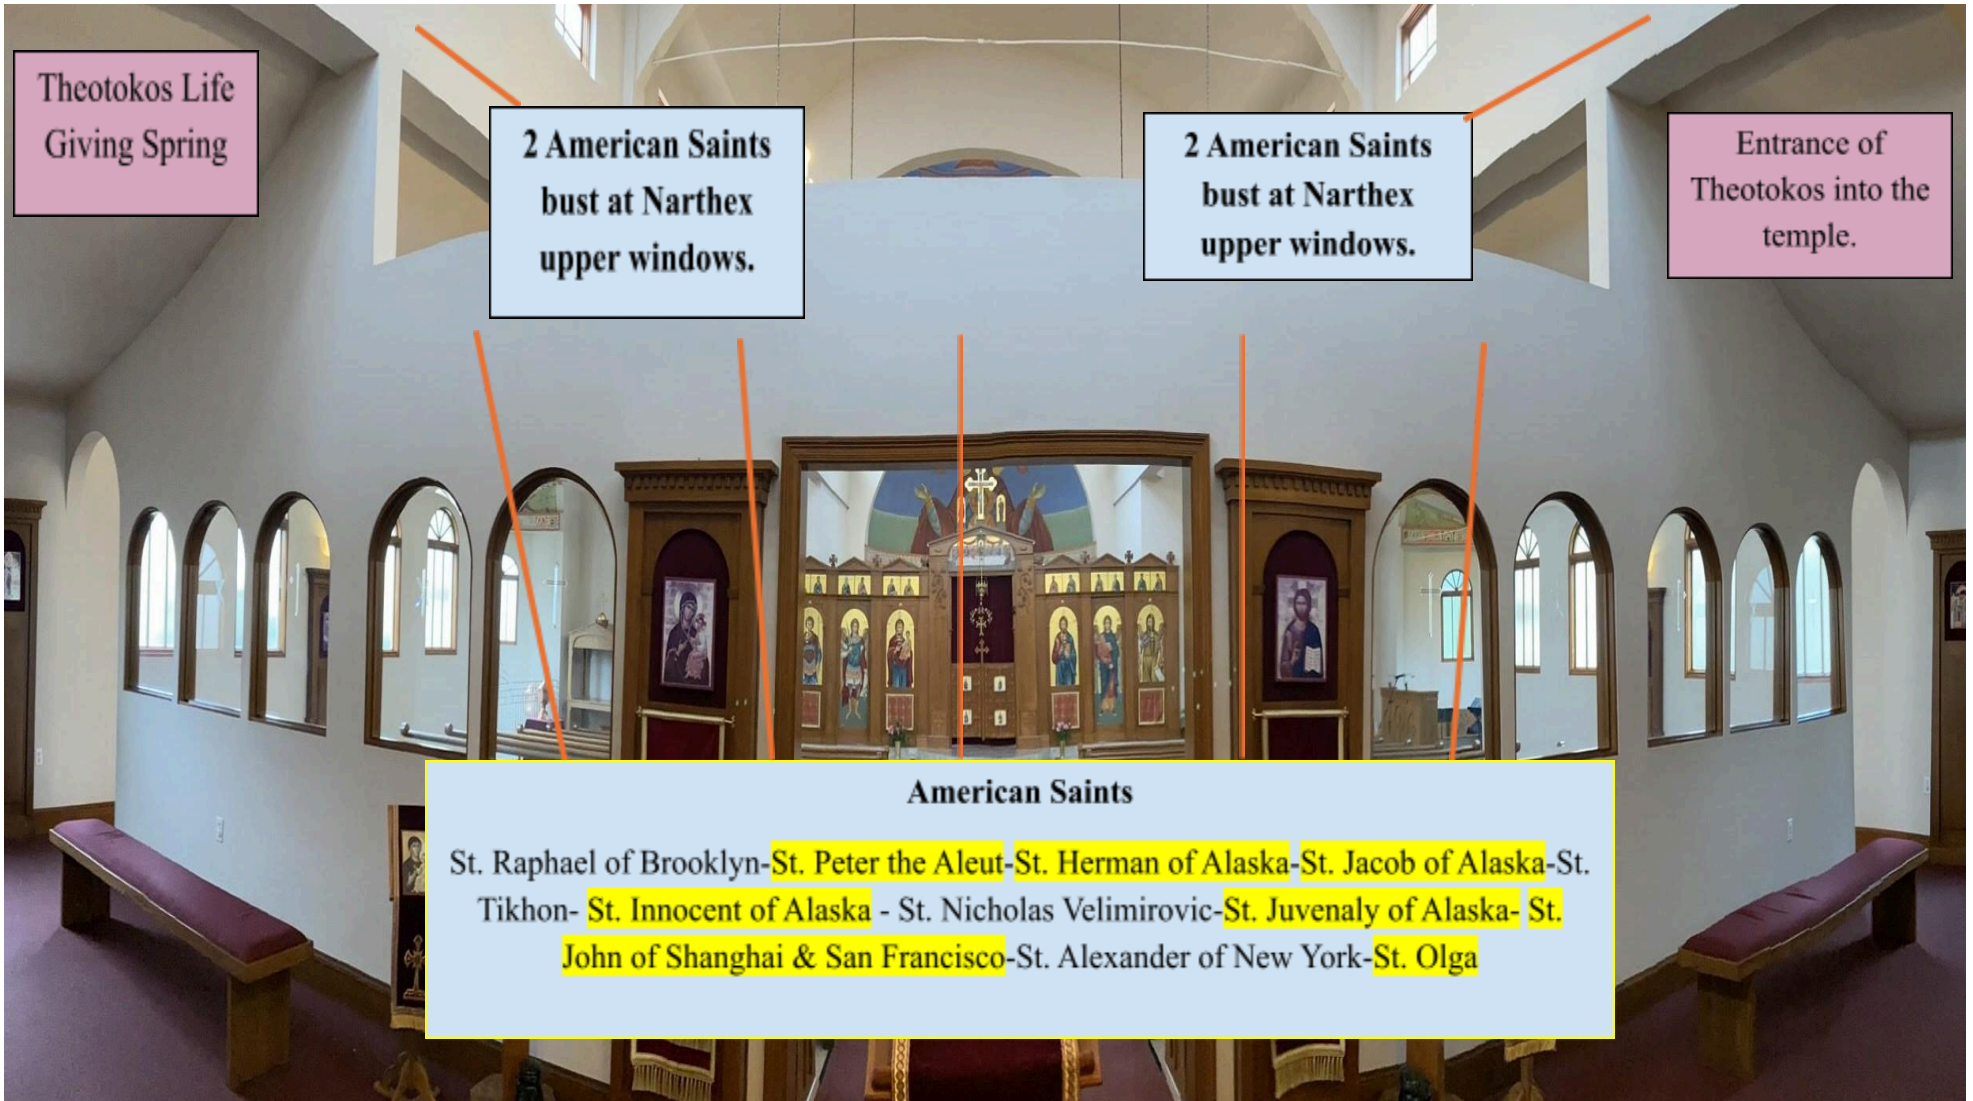

# Narthex East Wall View

Highlighted Icon Key: Yellow = donated; Plum = Large Scene; Green = Small Scene; Blue = Bust; Orange = Full Figure

## Proposed Icons for the Narthex East Wall

Icon	Type	Size	Cost	Donated
Entrance of Theotokos into Temple	Scene	Large	\$3,500	
Theotokos the Life-Giving Spring	Scene	Large	\$3,500	
St. Raphael of Brooklyn	Individual	Bust	\$500	
St. Peter the Aleut	Individual	Bust	\$500	<b>Donated</b>
St. Herman of Alaska	Individual	Bust	\$500	<b>Donated</b>
St. Tikhon	Individual	Bust	\$500	
St. John of Shanghai and San Francisco	Individual	Bust	\$500	
St. Raphael of Brooklyn	Individual	Bust	\$500	
St. Juvenaly of Alaska	Individual	Bust	\$500	<b>Donated</b>
St. Nicholas Velimirovic	Individual	Bust	\$500	
St. Jacob of Alaska	Individual	Bust	\$500	<b>Donated</b>
St. John Maximovich of Shanghai and San Fran.	Individual	Bust	\$500	<b>Donated</b>
St. Alexander of New York	Individual	Bust	\$500	
St. Olga	Individual	Bust	\$500	<b>Donated</b>
St. Innocent of Alaska	Individual	Bust	\$500	<b>Donated</b>