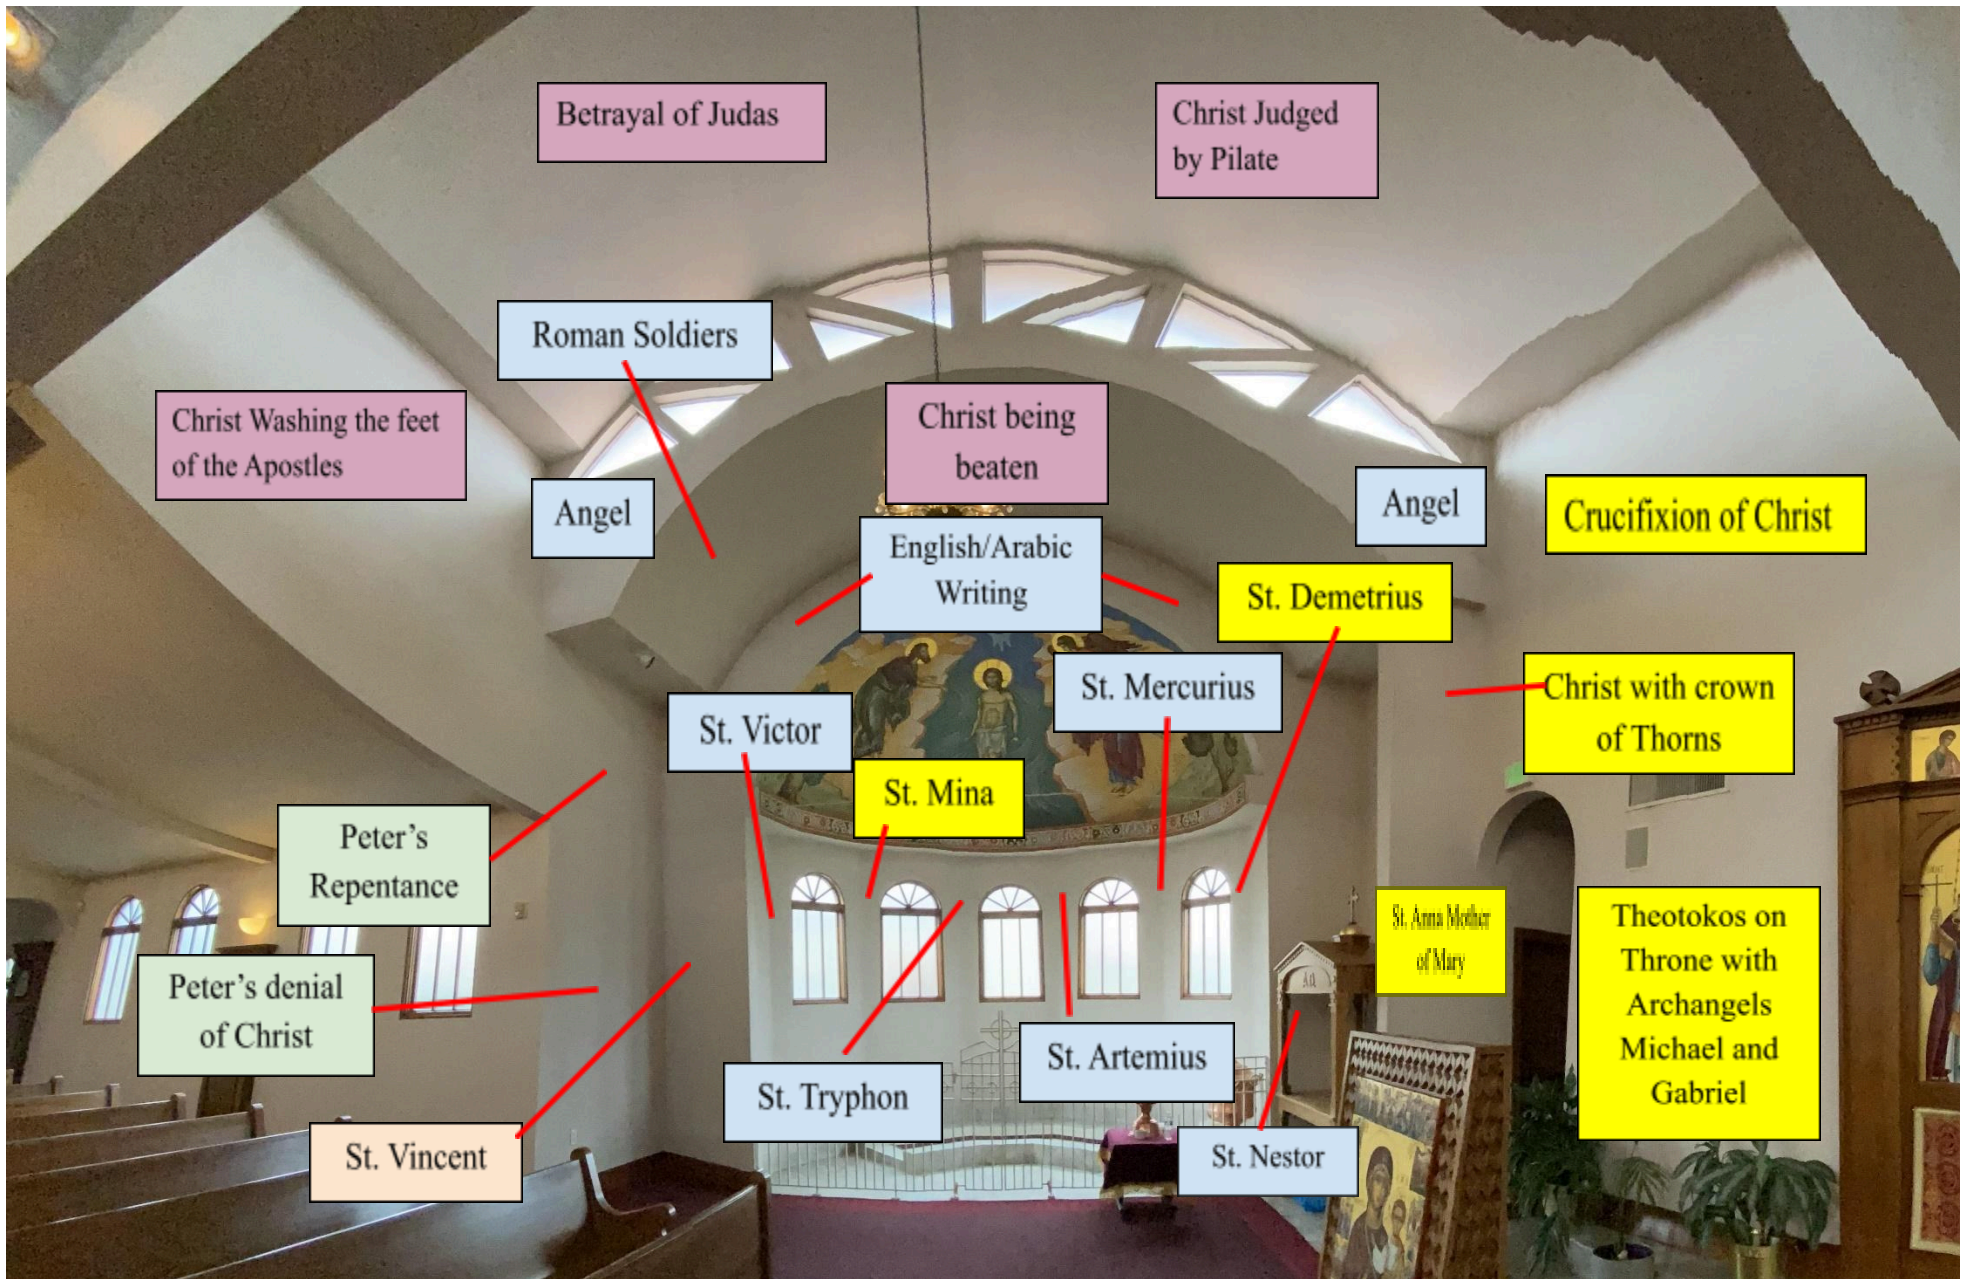

North Apse Icon View

Highlighted Icon Key: Yellow = donated; Plum = Large Scene; Green = Small Scene; Blue = Bust; Orange = Full Figure

Proposed Icons for the North Apse. THEMES: Passion of Christ & Martyrs

Icon	Type	Size	Cost	Donated
Betrayal of Judas	Scene	Large	\$3,500	
Christ Judged by Pilate	Scene	Large	\$3,500	
Christ Washing Feet of Apostles	Scene	Large	\$3,500	
Crucifixion of Christ	Scene	Large	\$3,500	Donated
Theotokos on Throne with Archangels Michael and Gabriel	Scene	Large	\$3,500	Donated
Peter's Repentance	Scene	Small	\$1,750	
Christ Being Beaten	Scene	Large	\$3,500	
Christ with Crown of Thorns	Individual	Full	\$800	Donated
Angels (2)	Individual	Bust	\$500	
Peter's Denial	Scene	Small	\$1,750	
St Anna (Mother of Theotokos)	Individual	Full	\$800	Donated
Vincent	Individual	Full	\$800	
Victor	Individual	Bust	\$500	
St. Minas	Individual	Bust	\$500	Donated
Tryphon	Individual	Bust	\$500	
Artemios	Individual	Bust	\$500	
Mercurios	Individual	Bust	\$500	
St. Demetrios	Individual	Bust	\$500	Donated
Nestor	Individual	Bust	\$500	