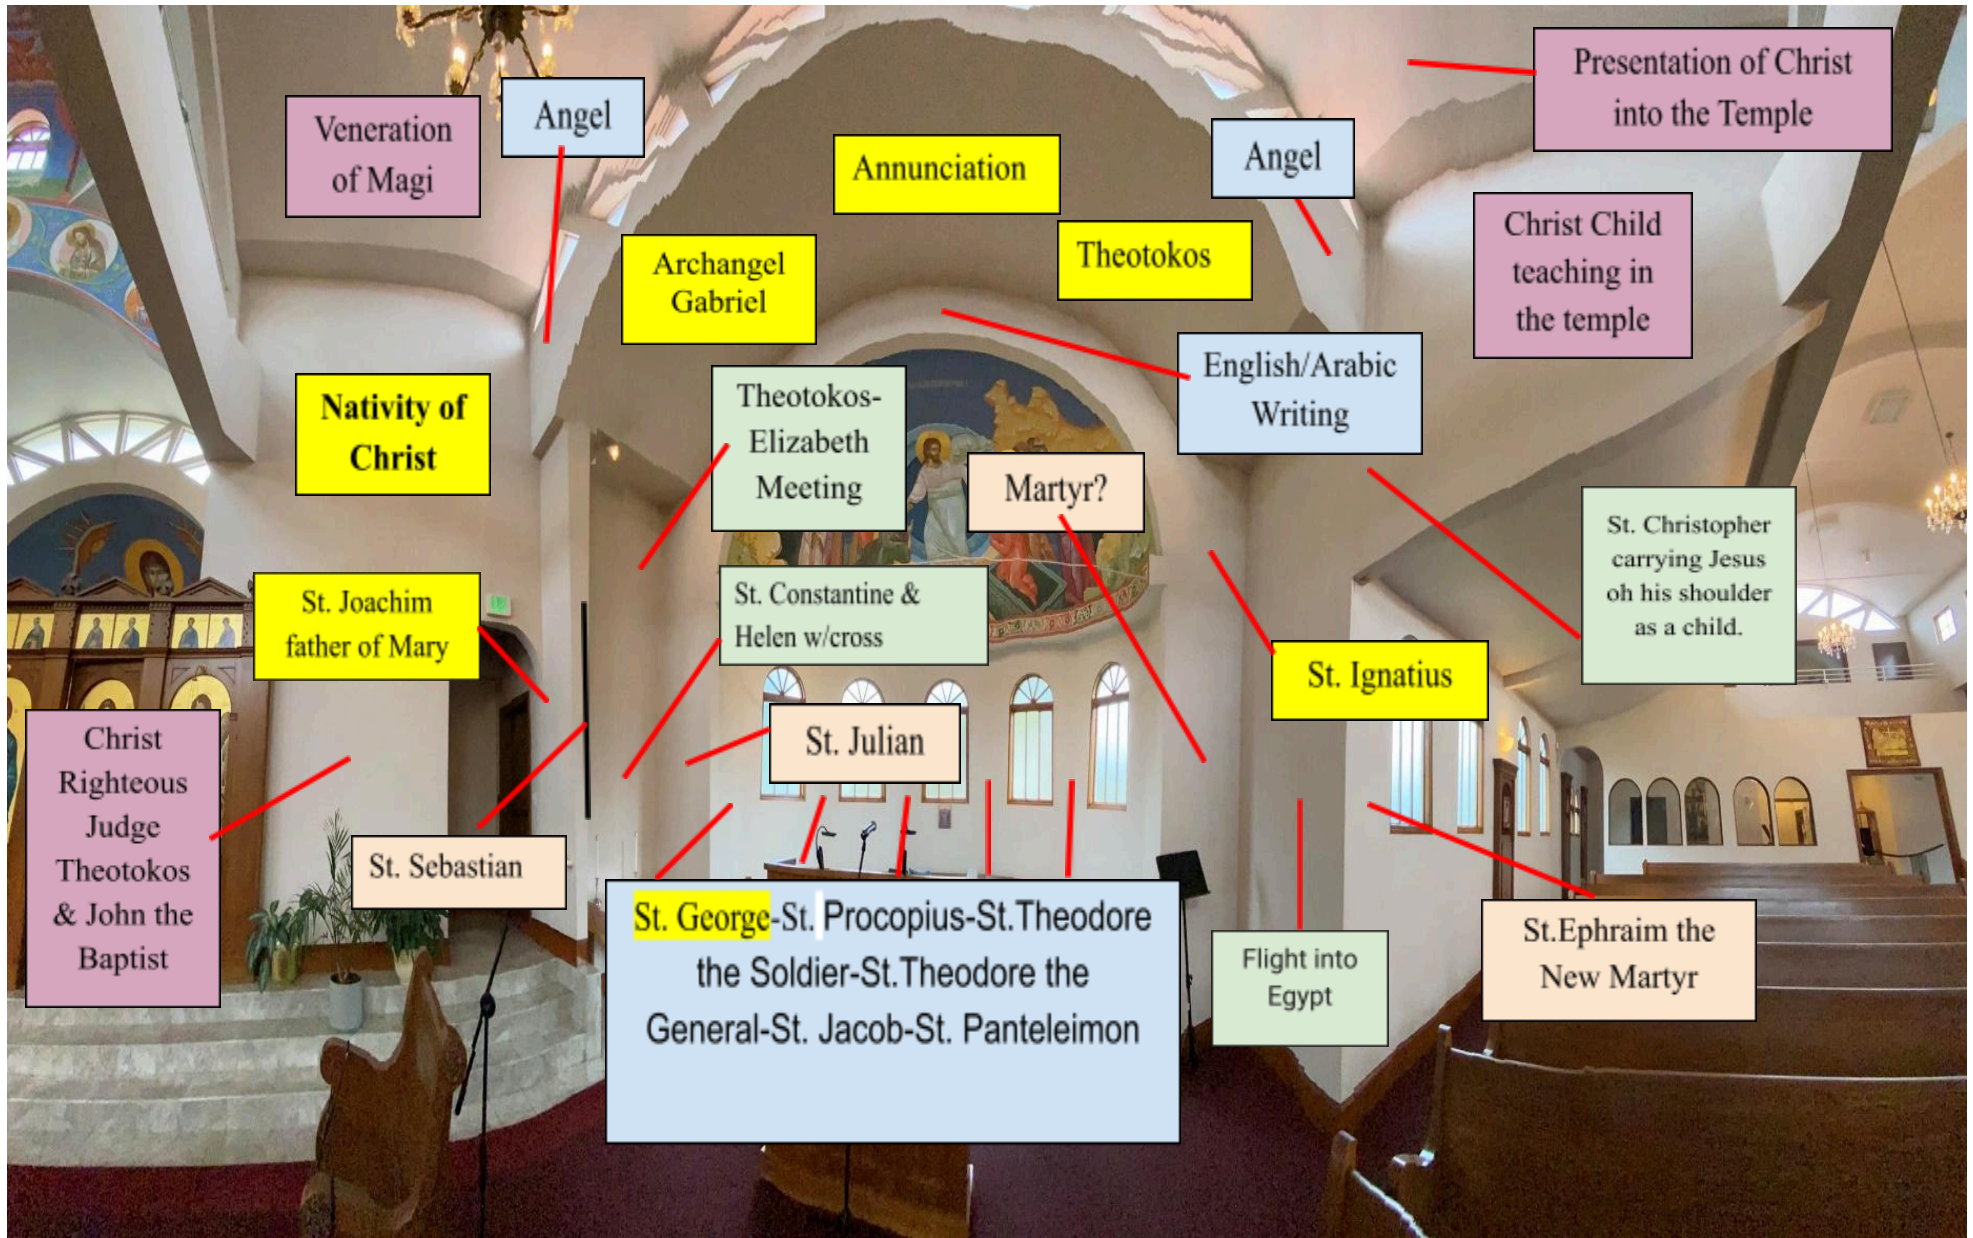

South Apse View

Highlighted Icon Key: Yellow = donated; Plum = Large Scene; Green = Small Scene; Blue = Bust; Orange = Full Figure

Proposed Icons for the South Apse. THEMES: Life and Wonders of Christ & Martyrs

Icon	Type	Size	Cost	Donated
Veneration of the Magi	Scene	Large	\$3,500	
Lord's Presentation in the Temple	Scene	Large	\$3,500	
Christ Child Teaching in the Temple	Scene	Large	\$3,500	
Annunciation	Scene	Large	\$3,500	Donated
Nativity of Christ	Scene	Large	\$3,500	Donated
Theotokos and Elizabeth Meeting	Scene	Small	\$1,750	
St Christopher bearing Christ over river	Scene	Small	\$1,750	
Flight into Egypt	Scene	Small	\$1,750	
St. Constantine & Helen w/cross	Scene	Small	\$1,750	
Angels (2)	Individual	Bust	\$500	
St Joachim (Father of Theotokos)	Individual	Full	\$800	Donated
St. Ephraim the New Martyr	Individual	Full	\$800	
St. Sebastian	Individual	Full	\$800	
St. Julian	Individual	Full	\$800	
Archangel Gabriel	Individual	Full	\$800	Donated
Theotokos	Individual	Full	\$800	Donated
Martyr?	Individual	Full	\$800	
St. George	Individual	Bust	\$500	Donated
St. Prokopios	Individual	Bust	\$500	
St. Theodore the Soldier	Individual	Bust	\$500	
St. Theodore the General	Individual	Bust	\$500	
St. Jacob	Individual	Bust	\$500	
St. Ignatius	Individual	Bust	\$500	Donated
St. Panteleimon	Individual	Bust	\$500	