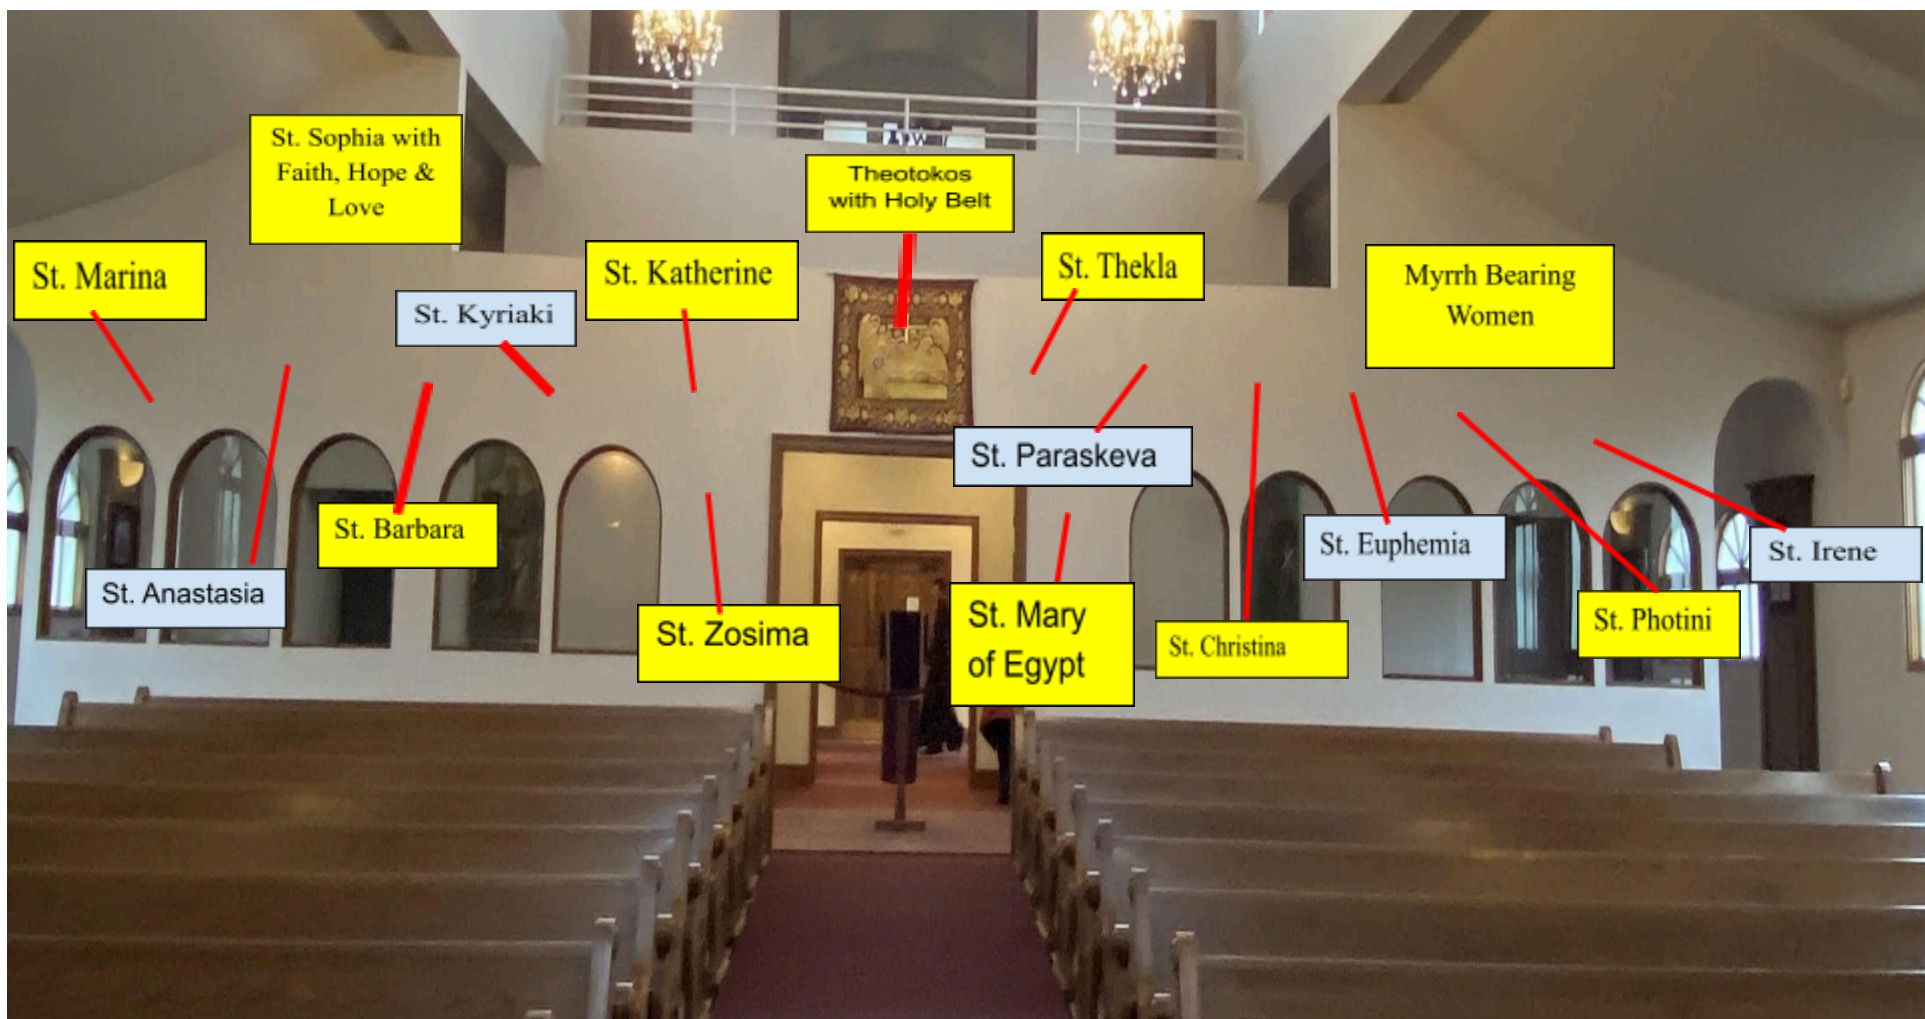

West Nave View - Women Saints

Highlighted Icon Key: Yellow = donated; Plum = Large Scene; Green = Small Scene; Blue = Bust; Orange = Full Figure

Proposed Icons for the West Side of Nave THEMES: Women Saints

Icon	Type	Size	Cost	Donated
St. Sophia with Faith, Hope & Love	Scene	Large	\$3500	Donated
Myrrh Bearing Women	Scene	Large	\$3500	Donated
St. Mary of Egypt	Individual	Full	\$800	Donated
St. Zosima	Individual	Full	\$800	Donated
St. Marina	Individual	Bust	\$500	Donated
St. Anastasia	Individual	Bust	\$500	
St. Barbara	Individual	Bust	\$500	Donated
St. Kyriaki	Individual	Bust	\$500	
St. Katherine	Individual	Bust	\$500	Donated
Theotokos with Holy Belt	Individual	Bust	\$500	Donated
St. Thekla	Individual	Bust	\$500	Donated
St. Paraskeva	Individual	Bust	\$500	
St. Photini	Individual	Bust	\$500	Donated
St. Christina	Individual	Bust	\$500	Donated
St. Euphemia	Individual	Bust	\$500	
St. Irene	Individual	Bust	\$500	